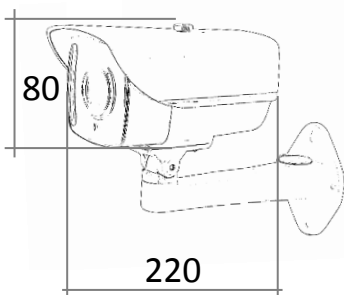

### Key Features

- 2/3/4/5Mega Pixel Available
- Full 1080p real time video
- Infra Red Illumination (90m available)
- IP66
- Internal POE available

### Dimensions

Units in mm

### RT – LNB - 2 / 3 / 4 / 5

Camera	
Image Sensor	2MP OV9732, 3MP IMX323, 4MP OV4689, 5MP IMX178
Effective Pixels	2MP 1280*720 / 3MP 1985*1105 / 4MP 2065*1553 / 5MP 2592*1944
Sound to Noise Ratio	>52db
Main Processor	Hi3518EV200 / Hi3516CV200 / Hi3516D / Hi3516A
Compression	H.264 / JPEG / AVI / MJPEG
TV System	PAL/NTSC
Electronic Shutter time	Auto: PAL 1/25-1/10000Sec; NTSC 1/25-1/10000Sec
Scanning System	Progressive
Video Output	Network
Pixels	2MP / 3MP / 4MP / 5MP
Lens Type	Manual
Motion Detection	Supported
Privacy Masking	3 Rectangular Zones
LENS	
Focus Length	2.8 -12mm (6MP – 3.6mm)
Focus Control	Manual (auto available)
NIGHT VISION	
Infrared LED	42 x 4 PCS
IR Range	60 Metres (90m available)
Auto Control IR LED	Under 10 lux
NETWORK	
Network Protocol	TCP/IP, DHCP, SMTP, DDNS, DNS, PPPoE, P2P
ONVIF	Supported
Network Interface	Built in RJ 45 network interface supports 10/100m IP DATA
GENERAL	
Weatherproof	IP66
Operating Temperature	-20 ~ +60
Storage Temperature	-20 ~ +60
Heater & Blower	N/A
Power	DC 12V+-10% 1000mA
IR cut Filter	Yes
Dimensions	220 W x 80 H x 80 D mm
Weight	1400 g