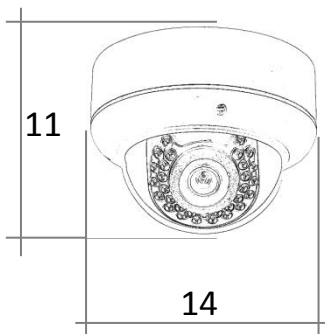

Key Features

- 1/2/3/4Mega Pixel Resolution
- Full 1080p real time video
- Infra Red Illumination
- IP66
- Vandal Resistant Housing
- POE Versions available
- SD card slot available

Dimensions

Units in cm

RT – LVD - 1 / 2 / 3 / 4

Camera	
Image Sensor	1MP IMX225, 2MP OV9732, 3MP IMX123, 4MP OV4689
Effective Pixels	1MP 1305*977 / 2MP 1985*1105/ 3MP 2065*1553 / 4MP 2688* 1520
Sound to Noise Ratio	>52db
Main Processor	HI3518EV200 / HI3516CV200 / HI3516D
Compression	H.264 / JPEG / AVI / MJPEG (5MP ALSO H.265)
TV System	PAL/NTSC
Electronic Shutter time	Auto: PAL 1/25-1/10000Sec; NTSC 1/25-1/10000Sec
Scanning System	Progressive
Video Output	Network
Pixels	1MP / 2MP / 3MP / 4MP
Lens Type	Manual
Motion Detection	Supported
Privacy Masking	3 Rectangular Zones

GENERAL	
Weatherproof	IP66
Operating Temperature	-20 ~ +60
Storage Temperature	-20 ~ +60
Heater & Blower	N/A
Power	DC 12V+-10% 500mA
IR cut Filter	Yes
Dimensions	14 x 11cm
Weight	1.2Kgs

Accessories

Wall Mount Bracket – LVD WM