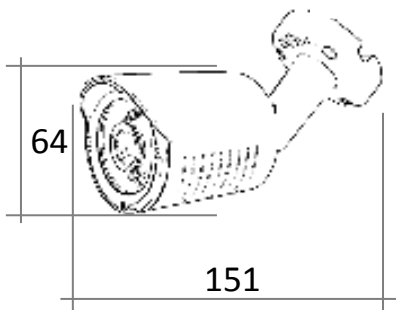

### Key Features

- 1/2/3 Mega Pixel Available
- Full 1080p real time video
- Infra Red Illumination
- IP66
- Internal POE available

### Dimensions

Units in mm

### RT – MNB - 1/ 2 / 3

Camera	
Image Sensor	1MP OV9732, 2MP IMX225, 3MP IMX323,
Effective Pixels	1MP 1280*720 / 2MP 1305*977 / 3MP 1985*1105
Sound to Noise Ratio	>52db
Main Processor	HI3518EV200 / HI3516CV200 / HI3516D
Compression	H.264 / JPEG / AVI / MJPEG
TV System	PAL/NTSC
Electronic Shutter time	Auto: PAL 1/25-1/10000Sec; NTSC 1/25-1/10000Sec
Scanning System	Progressive
Video Output	Network
Pixels	1MP / 2MP / 3MP
Lens Type	Manual
Motion Detection	Supported
Privacy Masking	3 Rectangular Zones
LENS	
Focus Length	3.6mm
Focus Control	Fixed
NIGHT VISION	
Infrared LED	14 x 18 PCS
IR Range	20 Metres
Auto Control IR LED	Under 10 lux
NETWORK	
Network Protocol	TCP/IP , DHCP , SMTP , DDNS , DNS , PPPoE , P2P
ONVIF	Supported
Network Interface	Built in RJ 45 network interface supports 10/100m IP DATA
GENERAL	
Weatherproof	IP66
Operating Temperature	-20 ~ +60
Storage Temperature	-20 ~ +60
Heater & Blower	N/A
Power	DC 12V+-10% 500mA
IR cut Filter	Yes
Dimensions	151 W x 64 H x 65 D mm
Weight	700 g