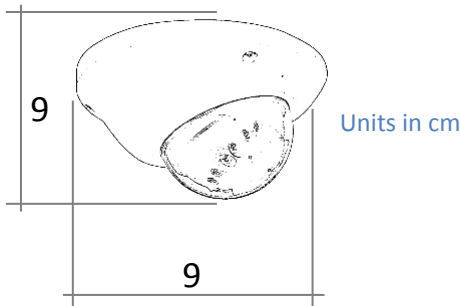

Key Features

- 1/2/3 Mega Pixel Resolution
- Full 1080p real time video
- Infra Red Illumination
- IP66
- Vandal Resistant Housing
- POE Version Available

Dimensions:

RT –MVD - 1 / 2 / 3

Camera	
Image Sensor	1MP IMX225, 2MP IMX323, 3MP IMX123
Effective Pixels	1MP 1305*977 / 2MP 1985*1105 / 3MP 2065*1553
Sound to Noise Ratio	>52db
Main Processor	HI3518EV200 / HI3516CV200 / HI3516D
Compression	H.264 / JPEG / AVI / MJPEG
TV System	PAL/NTSC
Electronic Shutter time	Auto: PAL 1/25-1/10000Sec; NTSC 1/25-1/10000Sec
Scanning System	Progressive
Video Output	Network
Pixels	1MP / 2MP / 3MP
Lens Type	Manual
Motion Detection	Supported
Privacy Masking	3 Rectangular Zones
LENS	
Focus Length	3.6mm
Focus Control	Manual (Auto versions available)
NIGHT VISION	
Infrared LED	14 x 12 PCS
IR Range	20 Metres
Auto Control IR LED	Under 10 lux
NETWORK	
Network Protocol	TCP/IP , DHCP , SMTP , DDNS , DNS , PPPoE , P2P
ONVIF	Supported
Network Interface	Built in RJ 45 network interface supports 10/100m IP DATA
GENERAL	
Weatherproof	IP66
Operating Temperature	-20 ~ +60
Storage Temperature	-20 ~ +60
Heater & Blower	N/A
Power	DC 12V+-10% 400mA
IR cut Filter	Yes
Dimensions	9 x 9 cm
Weight	289 g