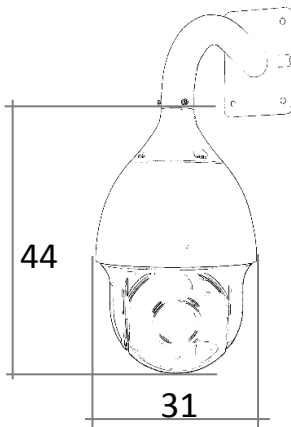

### Key Features

- 4 Mega Pixel Resolution
- Full 1080p real time video
- 120m Infra Red Illumination
- IP66
- IP Network Ready

### Dimensions

Units in cm

### RT – PTZ 2204 IP

Camera	
Image Sensor	1 / 3" OV High resolution 4MP CMOS sensor
Horizontal Resolution	4MP
Sound to Noise Ratio	>50db
PTZ	
Horizontal Rotation Speed	120 degree/S
Horizontal Rotation Range	360 degree
Tilt Rotation Speed	60 degree/S
Tilt Rotation Range	93 degree
Auto Flip	Supported
360 Scan	Supported
Preset Points	220
Guard Tours	3 Groups
Guard Points	Max 16 points
LENS	
Focus Length	3.9mm – 85.5mm
Focus Control	22 x Optical Zoom
NIGHT VISION	
Infrared LED	42 x 8 PCS
IR Range	120 Metres
Auto Control IR LED	PWM
NETWORK	
Network Protocol	TCP/IP , DHCP , SMTP , DDNS , DNS , PPPoE , P2P
ONVIF	Supported
Network Interface	Built in RJ 45 network interface supports 10/100m IP DATA
GENERAL	
Weatherproof	IP66
Operating Temperature	Indoor 0 ~ +40 Outdoor -20 ~ +60
Operating Humidity	<90% Non Condensing
Heater & Blower	Auto temperature control
Power	DC 12V 4A
Lightning Protection	Transient Voltage 6000v
Dimensions	31x31x44cm
Weight	8.3Kgs