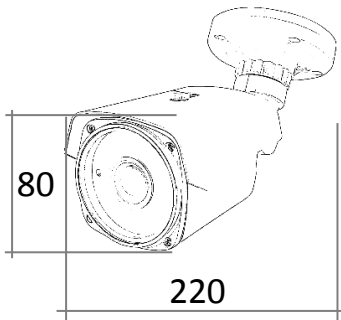

Key Features

- 1/2/3/4/5 Mega Pixel Available
- Full 1080p real time video
- Infra Red Illumination (90m available)
- IP66
- Internal POE available
- 2MP & 4MP available with SD card slot

Dimensions

Units in mm

RT – SNB - 1 / 2 / 3 / 4 / 5

Camera	
Image Sensor	1MP OV9732, 2MP IMX323, 3MP IMX123, 4MP OV4689, 5MP IMX178
Effective Pixels	1MP 1305*977 / 2MP 1985*977 / 3MP 2065*1520 / 4MP 2688*1520 / 5MP 2592*1944
Sound to Noise Ratio	>52db
Main Processor	Hi3518EV200 / Hi3516CV200 / Hi3516D / Hi3516A
Compression	H.264 / JPEG / AVI / MJPEG
TV System	PAL/NTSC
Electronic Shutter time	Auto: PAL 1/25-1/10000Sec; NTSC 1/25-1/10000Sec
Scanning System	Progressive
Video Output	Network
Pixels	1MP / 2MP / 3MP / 4MP / 5MP
Lens Type	Manual
Motion Detection	Supported
Privacy Masking	3 Rectangular Zones
LENS	
Focus Length	2.8 -12mm (6MP – 3.6mm)
Focus Control	Manual (auto available)
NIGHT VISION	
Infrared LED	42 x 4 PCS
IR Range	40 Metres (60m available)
Auto Control IR LED	Under 10 lux
NETWORK	
Network Protocol	TCP/IP , DHCP , SMTP , DDNS , DNS , PPPoE , P2P
ONVIF	Supported
Network Interface	Built in RJ 45 network interface supports 10/100m IP DATA
GENERAL	
Weatherproof	IP66
Operating Temperature	-20 ~ +60
Storage Temperature	-20 ~ +60
Heater & Blower	N/A
Power	DC 12V+/-10% 1000mA
IR cut Filter	Yes
Dimensions	220 W x 80 H x 80 D mm
Weight	1400 g