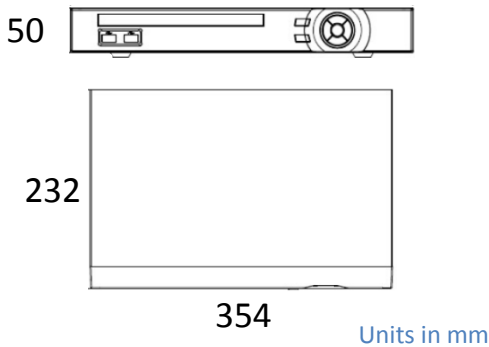

### Dimensions

RT – NVR 36	
<b>SYSTEM</b>	
Main Processor	ARM Cortex A17 Quad core Processor
Operating System	Embedded LINUX
<b>VIDEO</b>	
Input	36 Channel 1 x RJ45 Supported Incoming Bandwidth: 300MB
Output	1 x VGA – 1 x HDMI
<b>AUDIO</b>	
Input	1 Port RCA
Output	1 Port RCA
<b>ALARM</b>	
Sensor Input/Output	N/A
Motion Detection	36 Channel
Email Alarm	Supported
<b>HARD DISK DRIVE</b>	
Interface Type	2 SATA Interface
Capacity	Up to 12TB Capacity
<b>RECORDING</b>	
Video Compression	H.265 / H.264
Resolution	4k(4096×2160),5MP(2592×1944),4MP(2688×1520),3MP(2048×1536),1080P(1920×1080),960P(1280×960),720P(1280×720),D1(704×576/704×480)
Record Rate	PAL 4k@30×25fp,5MP@36×25fp,4MP@36×25fp,3MP@36×25fp,1080P@36×25fp,960P@36×25fp,720P@36×25fp,D1@36×25fp NTSC 4k@30×30fp,5MP@36×30fp,4MP@36×30fp,3MP@36×30fp,1080P@36×30fp,960P@36×30fp,720P@36×30fp,D1@36×30fp
Record Mode	Manual / Timer / Motion Detection
<b>PLAYBACK AND BACKUP</b>	
Local Sync Playback	4 Channel @ 4K
Search Mode	Channel , Time , Date , Motion Detection
Playback Functions	Play, Pause, Stop, Rewind, Fast Play, Slow Play, Digital Zoom
Backup Mode	USB Devices / Network
<b>NETWORK</b>	
Interface	1 x RJ45 10M/100M Adaptive Ethernet Interface
Network Functions	HTTP,TCP IP, IPv4,UPNP,RTSP,UDP,SMTP,NTP,DHCP,DNS
ONVIF Version	Support Onvif 2.4
Web Browser	IE6-11, Google Chrome (IE TAB), Firefox (IE TAB)
CMS Software	Support Windows XP,Windows Vista,Windows 7, Windows 8
Cloud Support (P2P)	Yes
Smart Phone App	iPhone, iPad , Android, Android Tablet
<b>GENERAL</b>	
Language	English, German, French, Portuguese, Spanish, Italian, Polish, Czech, Russian, Arabic,
Power Supply	DC12V/4A
Working Environment	-10~55°C/10~90%
Weight	3.5KG (without HDD)